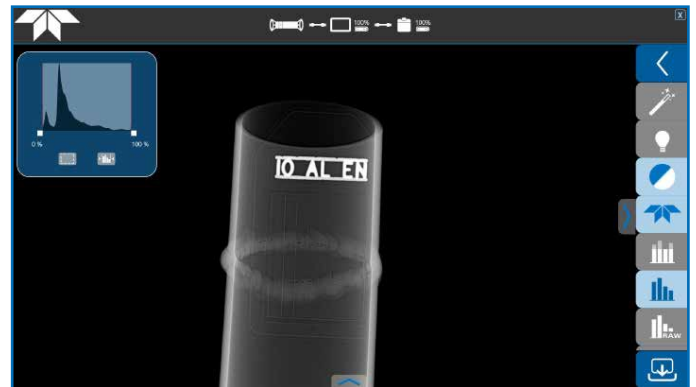

### FEATURES

	Unit	GO-SCAN 4335
<b>GENERAL</b>		
Technology	-	aSi
Pixel pitch	µm	154
Active area	mm/in	433.7 x 354.8 / 16.9 x 13.8
Active resolution	pxl	2816 x 2304
<b>BANDWIDTH</b>		
Data interface	-	GigE & Wi-Fi
ADC conversion	bits	16
<b>POWER CONSUMPTION</b>		
Power consumption	W (standing/operating)	< 8 / 20
<b>INTEGRATION</b>		
Overall dimension	mm/in	464 x 388 x 188 / 18.26 x 15.27 x 7.4
Overall weight (without sleeve)	Kg/lbs	5.9 / 13
<b>ENVIRONMENTAL</b>		
Waterproof level	-	IP67
Drop test	m/in	1.39
Operating temperature	°C/F°	-20, 50°C / -4, +122°F
Storage temperature	°C/F°	-20, 50°C / -4, +140°F
Humidity	% R.H.	30 to 75
Life span	Gy/k rem	1000 / 100

### SHERLOCK NDT SOFTWARE

Image editing	Smart measurement tool
ADRC dynamic filter	SNR
Local contrast enhancement	Greyscale feature
Teledyne filter	iSRb
Histogram equalization	Annotation / Highlight
Emboss	Mirroring / Rotation
Black & white	Auto IQI
Pseudo-colours	Pixel map edition